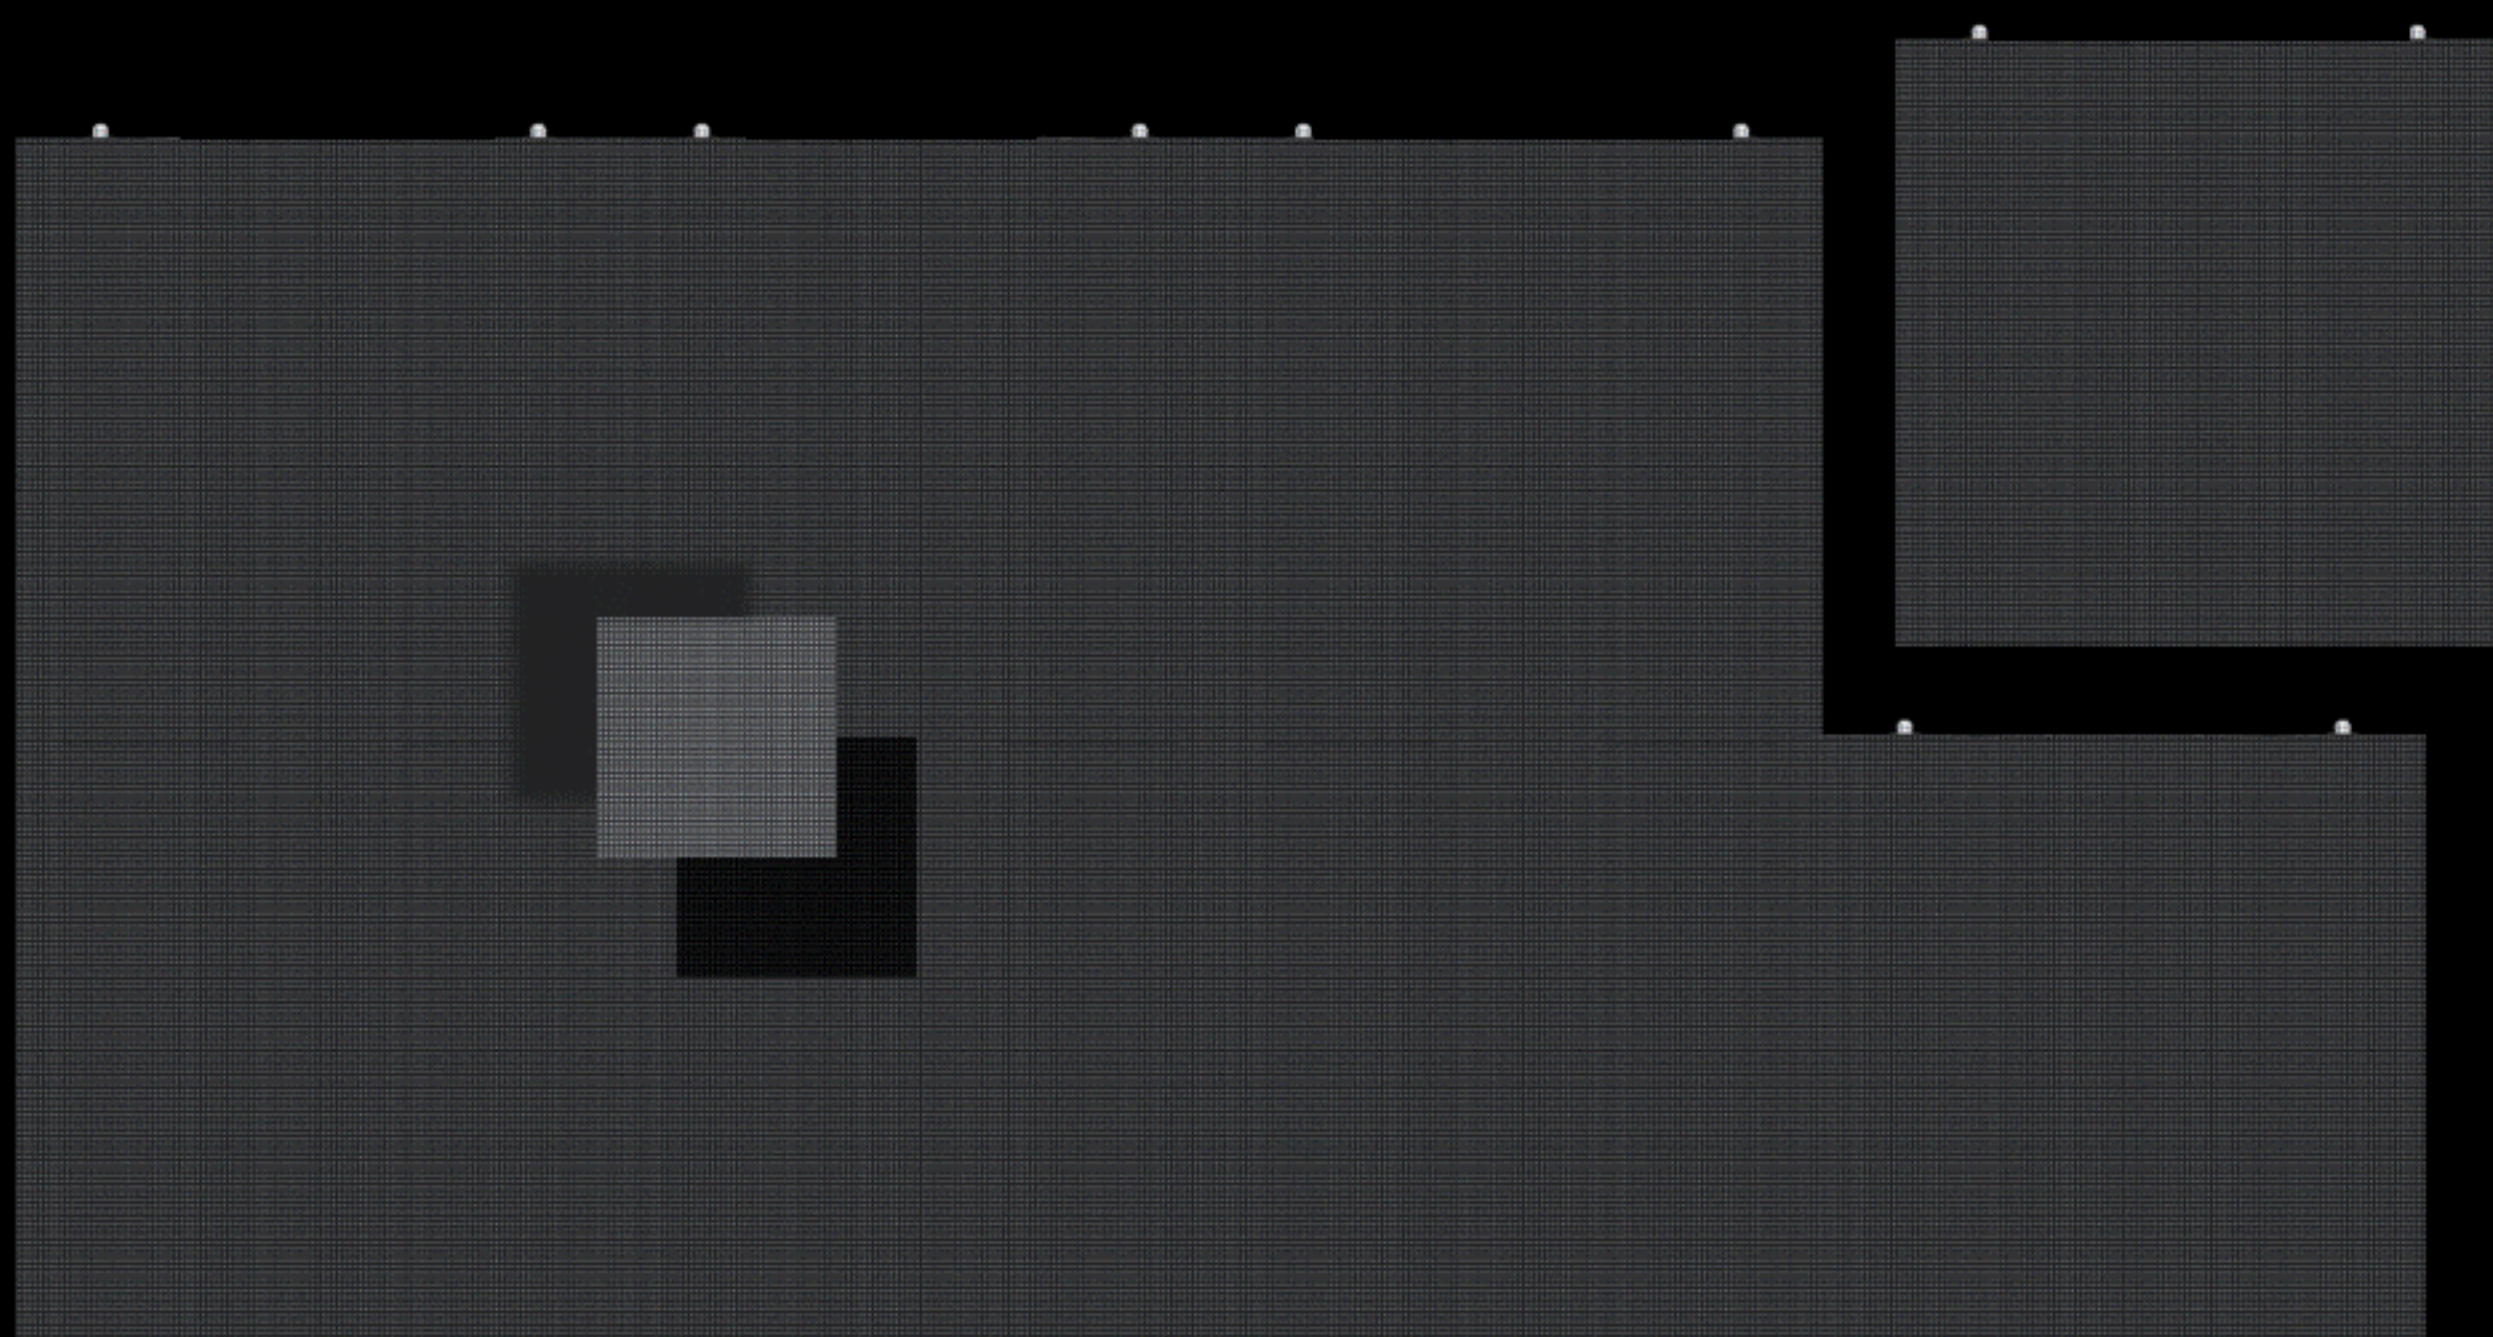

Quickly front/rear installation to save labor cost